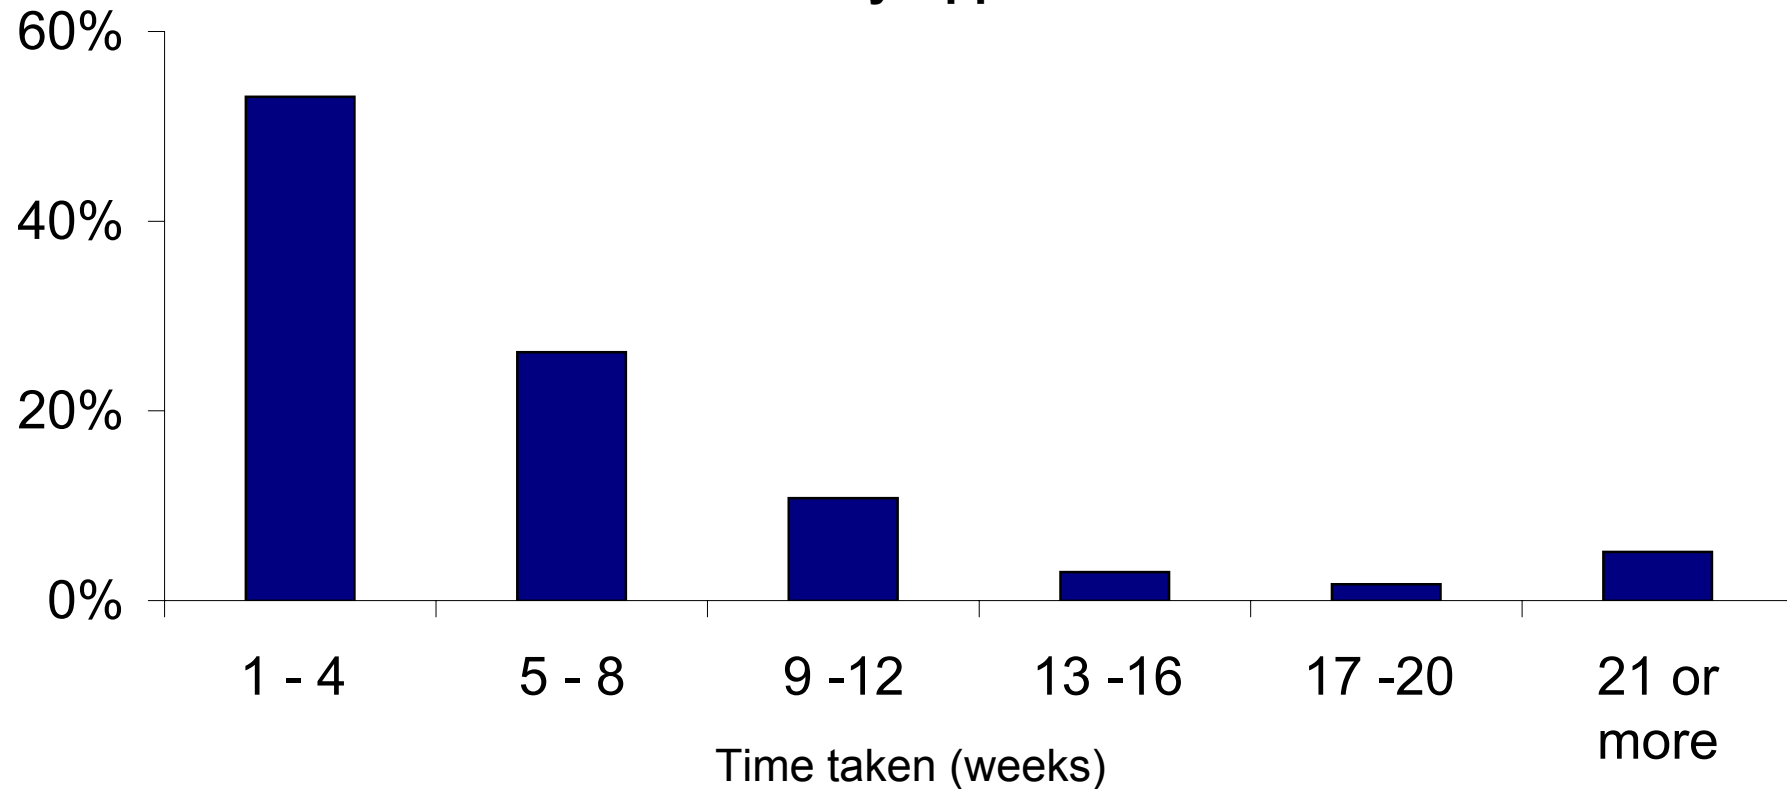

Time taken to assess qualifications during Wave 1 and Wave 2 : Primary Applicants *

Source : LSIA Cohort 2 at 6 January 2003

* This chart only includes results for Primary Applicants who were interviewed in both Wave 1 & 2